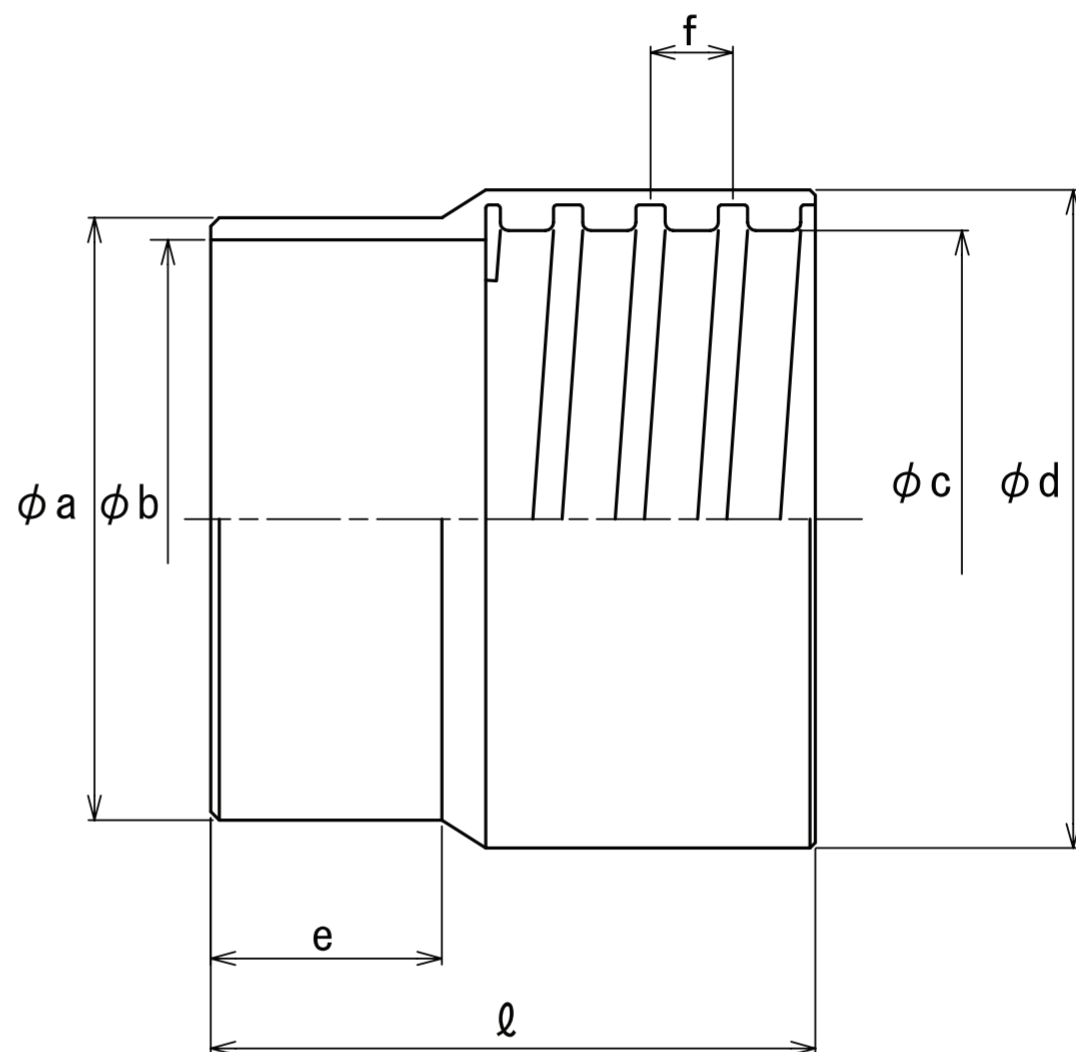

Cuffs for TOTAKU HERAN DUCT

Material / วัสดุ | EPDM (Black) / ยาง EPDM (สีดำ)

(mm)

Nominal diameter	a	b	c	d	e	f	ℓ
38	43.0	38.0	40.5	52.5	30	9.5	75
50	56.0	51.0	53.6	66.3	23	10.0	81
65	69.0	63.0	65.4	78.1	31	12.0	87
75	84.0	77.0	79.8	92.5	38	13.0	98
90	97.0	89.0	92.3	105.8	46	13.5	107
100	110.0	102.0	105.0	118.3	43	15.0	111
125	134.0	126.0	129.3	144.8	52	21.0	146
150	161.0	153.0	155.8	172.3	78	20.0	162
200	214.0	204.0	207.1	223.6	112	22.5	235